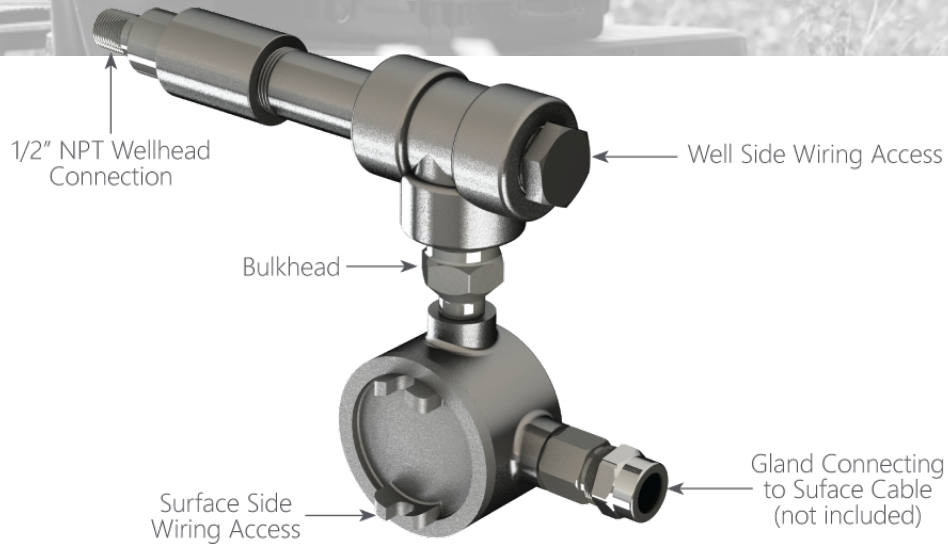

Low Cost Wellhead Outlet

Low Cost Wellhead Outlet		
Well Cable OD	CSA Part No.	Non-CSA Part No.
1/8"	108045	108046
1/4"	108047	108048
4mm	108049	108050

Optional Equipment	
Part Name	Part Number
Lightning Suppression Junction Box	106400
Standard Junction Box	101167

Specifications	
Wellhead Pressure	1500 psi
Wellhead Lightning Suppression (if equipped)	5000W Triple Suppression