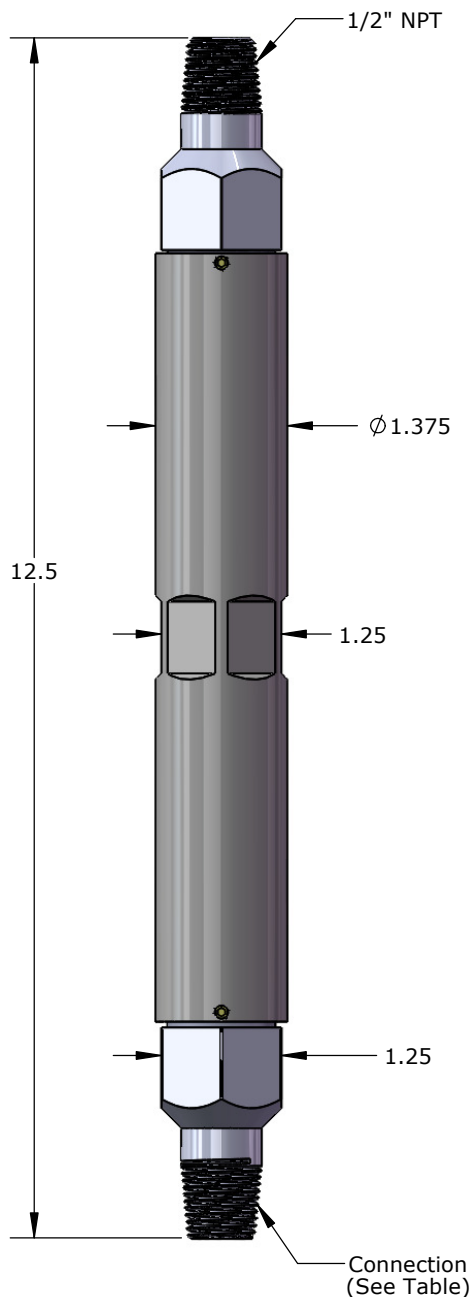

Features

- ✦ CSA Explosion Proof Rated
- ✦ Metal to Metal Seals
- ✦ Welded Glass Feedthru
- ✦ Simple Installation
- ✦ Single or Multi Conductor
- ✦ *15 000 psi
- ✦ 125°C

CSA Approved Wellhead Outlet II - *5,000 psi		
Wire Size	Connection	Part No.
1/8" OD	1/2" NPT	102186
1/4" OD	1/2" NPT	102316
1/4" OD	9/16" Autoclave	102648
4mm OD	1/2" NPT	102651

Wellhead Outlet II		
Wire Size	Connection	Part No.
1/8" OD	1/2" NPT	102631
1/4" OD	1/2" NPT	102630
4mm OD	1/2" NPT	101019

Multi Conductor Wellhead Outlet II		
Wire Size	Connection	Part No.
1/8" OD	1/2" NPT	102467
1/4" OD	1/2" NPT	102451
1/4" OD	9/16" Autoclave	102650
4mm OD	1/2" NPT	102653

Accessory Type	Part No.
Surface Wiring Package	102916