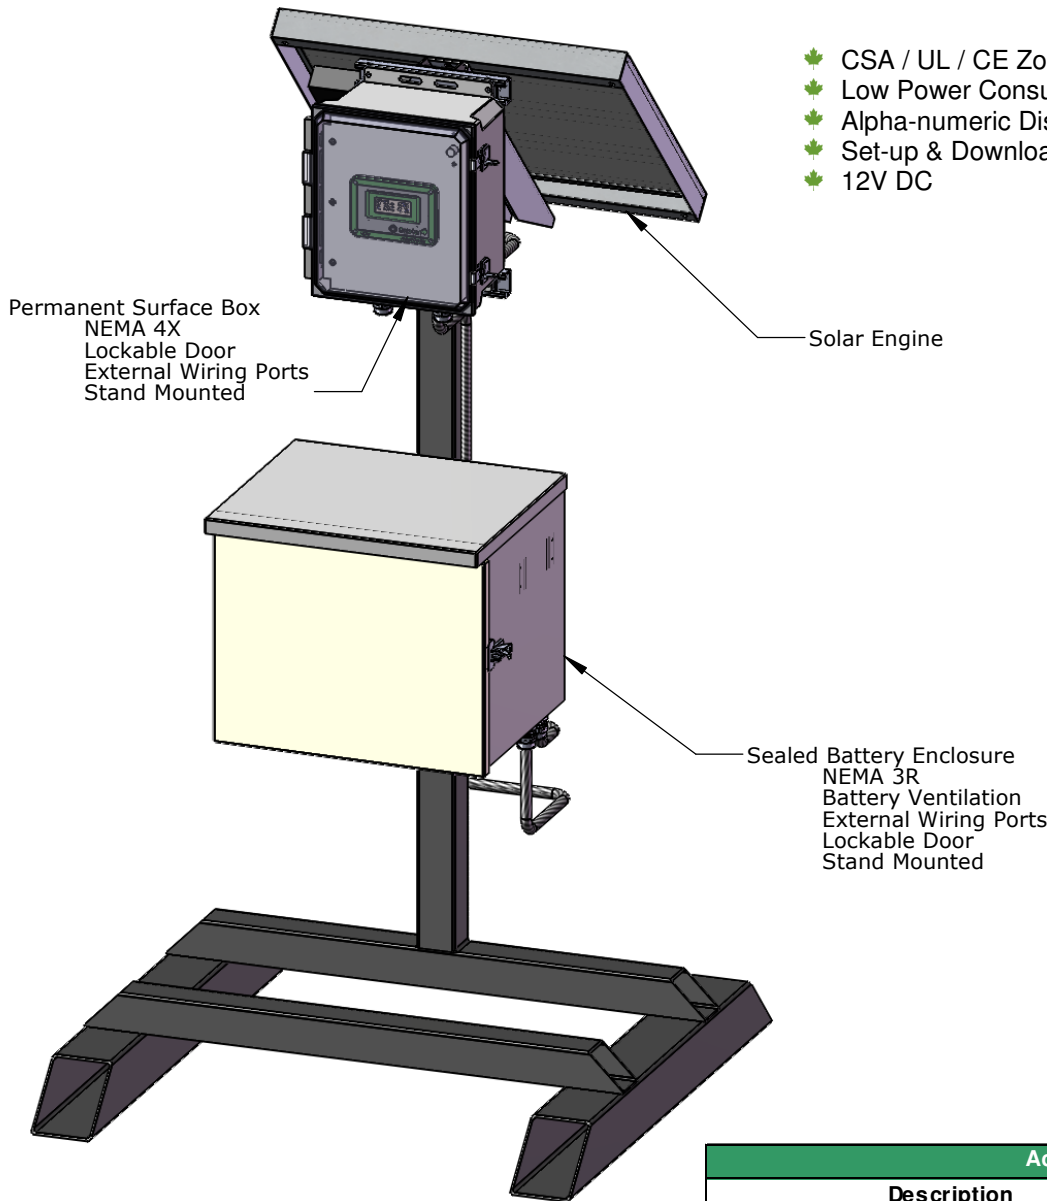

Features

-  CSA / UL / CE Zone II Ratable
-  Low Power Consumption (<2W)
-  Alpha-numeric Display
-  Set-up & Download via USB
-  12V DC

Permanent Surface Box
NEMA 4X
Lockable Door
External Wiring Ports
Stand Mounted

Solar Engine

Sealed Battery Enclosure
NEMA 3R
Battery Ventilation
External Wiring Ports
Lockable Door
Stand Mounted

Accessories	
Description	Part No.
30W Solar Panel	101098
Battery Enclosure	101281
Stand	101477
Wiring Package	102916

Specifications	
Solar Engine	
Size	30" x 35" x 2"
Power	30W, 12VDC, 210Ahr
Battery Enclosure	
Rating	NEMA 4X
Size	35" x 20" x 15"
Power Supply	2 x 12V Packs