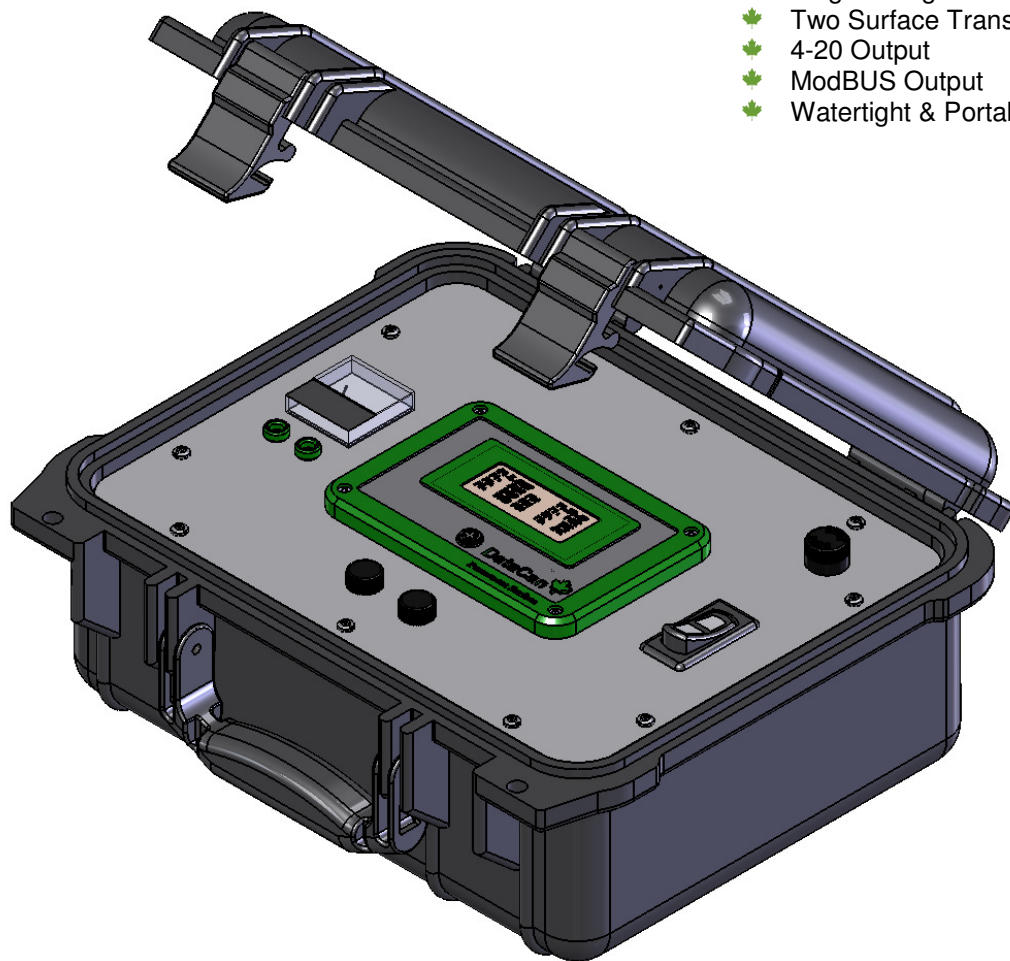

Features

- ✦ Digital Display
- ✦ 20 Million Sample Capacity
- ✦ Set-Up & Download Via USB
- ✦ Single Gauge Quartz or Piezo Input
- ✦ Two Surface Transmitters Input
- ✦ 4-20 Output
- ✦ ModBUS Output
- ✦ Watertight & Portable

Surface Data Collection	
Description	Part No.
Pelican Case Surface Box w/ Readout Display and Memory	102992

Specifications	
Display	Pressure & Temperature
Memory Capacity	20 Million Samples
Download Via	USB
Output	4-20 mA, RS-485 Modbus
Power In (Piezo)	12V
Power In (Quartz)	24V