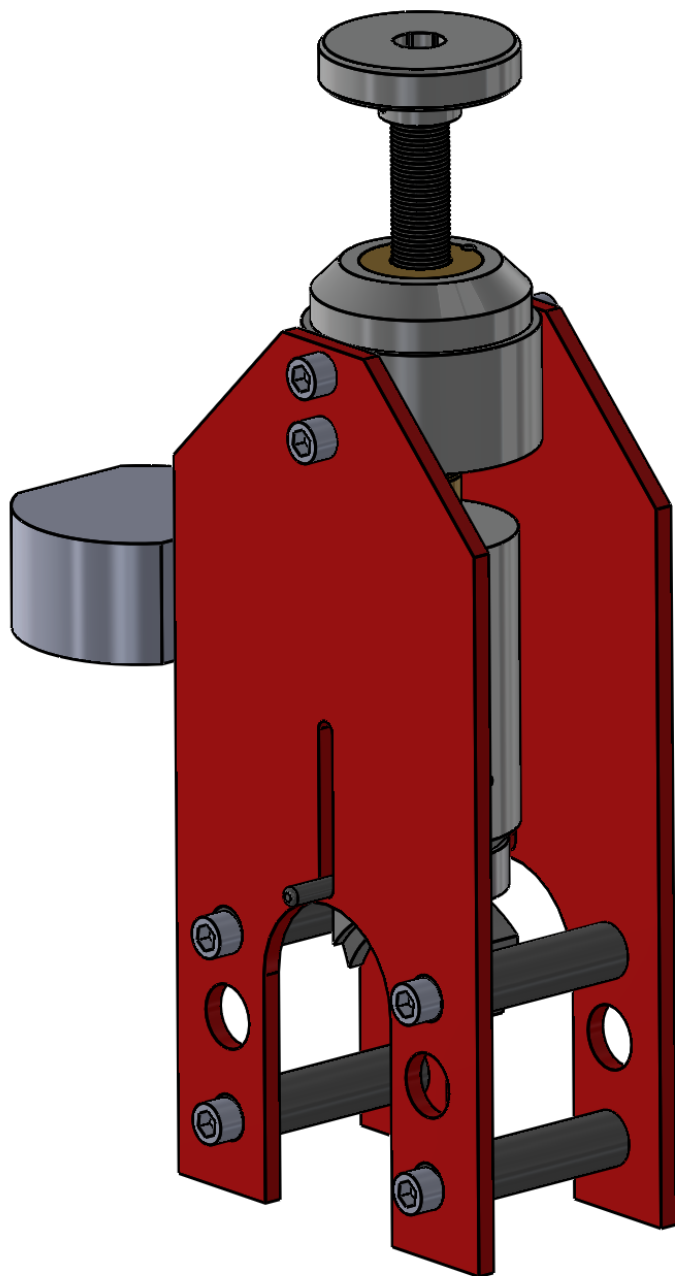

Inline Tension Calibrator

Description

The Inline Tension Calibrator connects to a Quinn's Energy Services, Inline Tension Device to allow for quick and easy calibration. Frequent calibration keeps the tension measurement precise and accurate. Available for open hole and cased hole Inline Tension Devices.