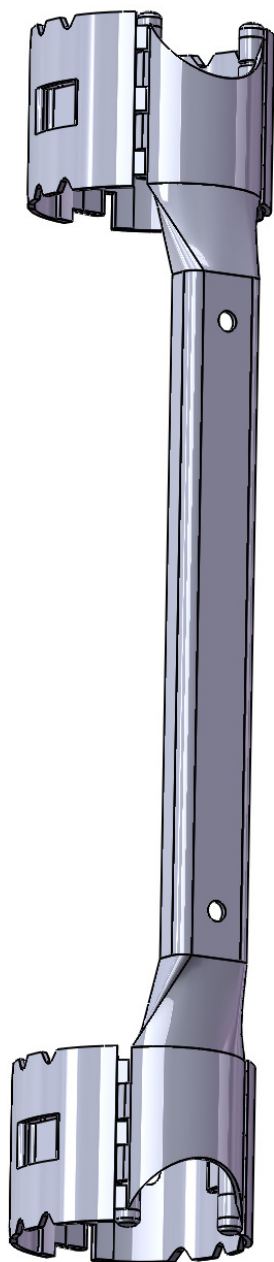

Features

- ✦ Heavy Duty Carbon Steel
- ✦ Prevents Damage to the Conductor Tube
- ✦ Other material and Sizes Available Upon Request

Heavy Duty Cable Clamp			
Tubular Size	Joint Type	Wire Size	Part No.
2 3/8"	EUE	1/4"	101376
		11mm x 11mm	102078
	Buttress	1/4"	102079
		11mm x 11mm	102080
2 7/8"	EUE	1/4"	101379
		11mm x 11mm	101380
	Buttress	1/4"	102081
		11mm x 11mm	102082
3 1/2"	EUE	1/4"	101382
		11mm x 11mm	101383
	Buttress	1/4"	102083
		11mm x 11mm	102084
4 1/2"	EUE	1/4"	101385
		11mm x 11mm	102085
	Buttress	1/4"	102086
		11mm x 11mm	101386

Accessory Type	Part No.
Hand Tools	101540
Pneumatic/Hydraulic Installation Tools	102141