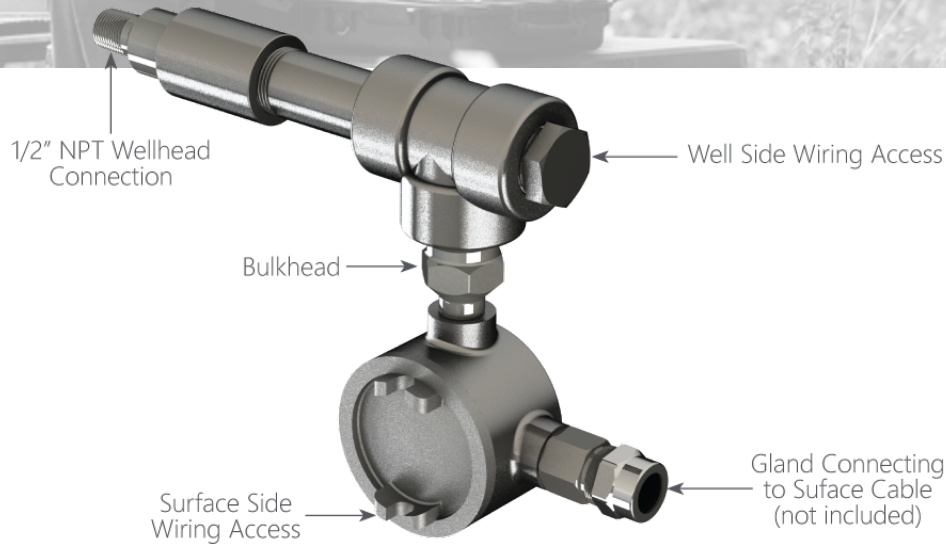

Low Cost Wellhead Outlet

Low Cost Wellhead Outlet		
Well Cable OD	CSA Part No.	Non-CSA Part No.
1/8"	108045	108046
1/4"	108047	108048
4mm	108049	108050

Optional Equipment	
Part Name	Part Number
Lightning Suppression Junction Box 106400	Standard Junction Box 101167

Specifications	
Wellhead Pressure	1500 psi
Wellhead Lightning Suppression (if equipped)	5000W Triple Suppression